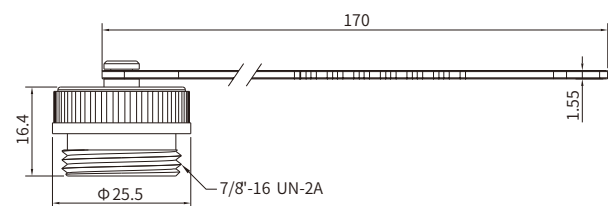

■ Mini-change(7/8") Protection Cap for Male Molded Cable Connector

- Connector series: Mini-change(7/8")
- Gender: for Male
- Locking type: Fix screw
- Part No.: PCN7/8"-2

■ General information

Color:	Black
nut/screw:	PA+GF
Gasket:	FKM

Loop:	TPU
IP rating:	IP68 in locked condition

■ Mini-change(7/8") Protection Cap for Female Molded Cable Connector

- Connector series: Mini-change(7/8")
- Gender: for Female
- Locking type: Fix screw
- Part No.: PCS7/8"-1

■ General information

Color:	Black
nut/screw:	PA+GF

Loop:	TPU
IP rating:	IP68 in locked condition