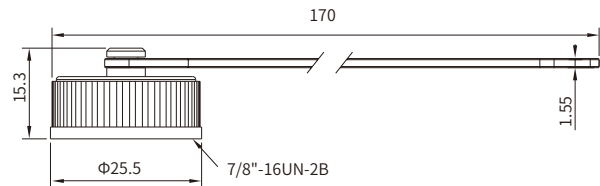

■ Mini-change(7/8") Protection Cap for Male Molded Cable Connector

- Connector series: Mini-change(7/8")
- Gender: for Male
- Locking type: Fix screw
- Part No.: PCN7/8"-2

■ General information

Color:	Black
nut/screw:	PA+GF
Gasket:	FKM

Loop:	TPU
IP rating:	IP68 in locked condition

■ Mini-change(7/8") Protection Cap for Female Molded Cable Connector

- Connector series: Mini-change(7/8")
- Gender: for Female
- Locking type: Fix screw
- Part No.: PCS7/8"-1

■ General information

Color:	Black
nut/screw:	PA+GF

Loop:	TPU
IP rating:	IP68 in locked condition